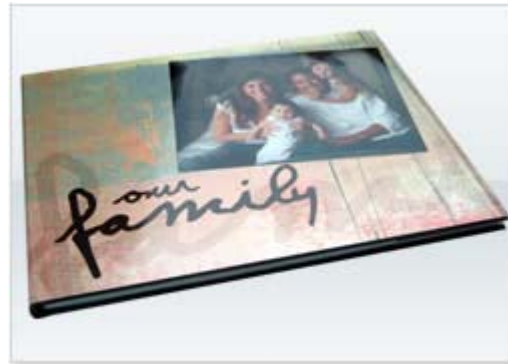

First Edition Photo Books

First Edition Photo Books offer you the look and feel of a published book. Several sizes and finishing options are available. For fun and creative applications, choose from one of the soft cover designs. For your high end images, hard cover coffee table type books allow you to publish your own limited edition photo book.

Hard Cover Books come in 3 different sizes and are offered in 4 different cover material options – black eurohyde, brown eurohyde, black art cloth, and blue art cloth – all with or without a front cover window. Choose from Matte (standard), Semi Gloss, or Fine Art Linen for the book pages.

Custom Cover (For Hardcover Books)

Use the image of your choice to create the cover for you Hard Cover book.

Custom Cover for Hard Cover Book	
8x10	$55.00
10x8	63.00
12¹/₂x10	74.00

Hard Cover Book Min. 10 pages (20 sides), Max. 70 pages (140 sides)		
Size	Standard 10 pages (20 sides)	Add'l Pages (1 Page/2 Sides)
8x10	$ 92.00	$4.00
10x8	92.00	4.00
12¹/₂x10	129.00	6.00

Metallic Jackets (For Hardcover Books)

Add the image of your choice as a dust jacket for your hard cover book. These dust jackets are printed on Kodak Endura Metallic Paper and wrap around the black hard cover book.

Gold or Silver Foil Stamping is available on Album Covers and Hard Cover Books for $26.00.

Metallic Dust Jacket for Hard Cover Book		
8x10	10x8	12¹/₂x10
$69.00	$78.00	$92.00